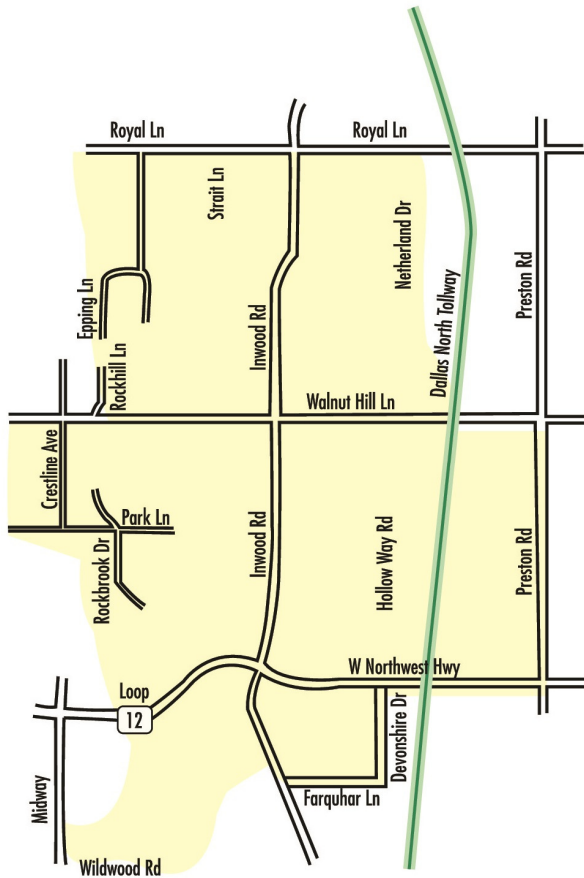

OLD PRESTON HOLLOW BLUFFVIEW

Estate Life

AN EXCLUSIVE PUBLICATION FOR ESTATE NEIGHBORHOOD RESIDENTS

Circulation: 1450 Homes
 Home Price Range: 2M to \$50M++
 includes portions of zip codes 75229, 75220, 75209 and 75225

Including the following streets:

- | | | | |
|------------------|----------------|-------------------|------------------|
| Alan Dale Ln. | Dorset Pl. | Lennox Ln. | Shadywood Ln. |
| Alva Ct. | Dorset Rd. | N. Lindhurst Ave. | Southbrook Dr. |
| Audubon Pl. | Douglas Ave. | S. Lindhurst Ave. | Strait Lane |
| Averill Way | Edlen Dr. | Lobello Ln. | Sunnybrook Ln. |
| Bluffview Blvd. | Elm Hollow Dr. | Lupton Dr. | Surrey Cir. |
| Briarwood Lane | Epping Ln. | Manson Ct. | Ursula Lane |
| Broken Arrow Ln. | Falls Rd. | Meaders Ln. | Valley Ridge Rd. |
| Brookview Dr. | Farquhar Ln. | Meadowbrook Dr. | Waller Dr. |
| Catina Ln. | Gaywood Rd. | Meadowood Rd. | Walnut Hill Lane |
| Chatham Hill Rd. | Guernsey Ln. | Miron Dr. | Watauga Rd. |
| Cherokee Trl. | Harry's Ln. | Netherland Ct. | Watson Ave. |
| Corvalis Dr. | Hathaway St. | Northbrook Dr. | Wedgewood Ln. |
| Daria Dr. | Hollow Way Rd. | Palomar Ln. | Winston Ct. |
| Daria Pl. | Inwood Rd. | Park Ln. | Woodford Dr. |
| DeLoache Ave. | Isabella Ln. | Radbrook Pl. | Woodland Dr. |
| N. Dentwood Dr. | Jourdan Way | Ravine Dr. | Yolanda Cir. |
| S. Dentwood Dr. | Joyce Way | Rock Cliff Pl. | Yolanda Ln. |
| Desco Dr. | Kelsey Rd. | Roxbury Ln. | |
| Devonshire Dr. | Kemper Ct. | Royal Ln. | |
| Dittmar Pl. | Lakehill Ct. | Seneca Dr. | |

**Turning Neighborhoods
 Into Communities®**

This neighborhood follows the footprint of the original Town of Preston Hollow, now known as Old Preston Hollow and includes part of the Estates of Bluffview as it was once part of the original "town." Estate sized lots in the heart of the city make this some of the most pricey real estate in the country and a Who's Who neighborhood of entrepreneurs.