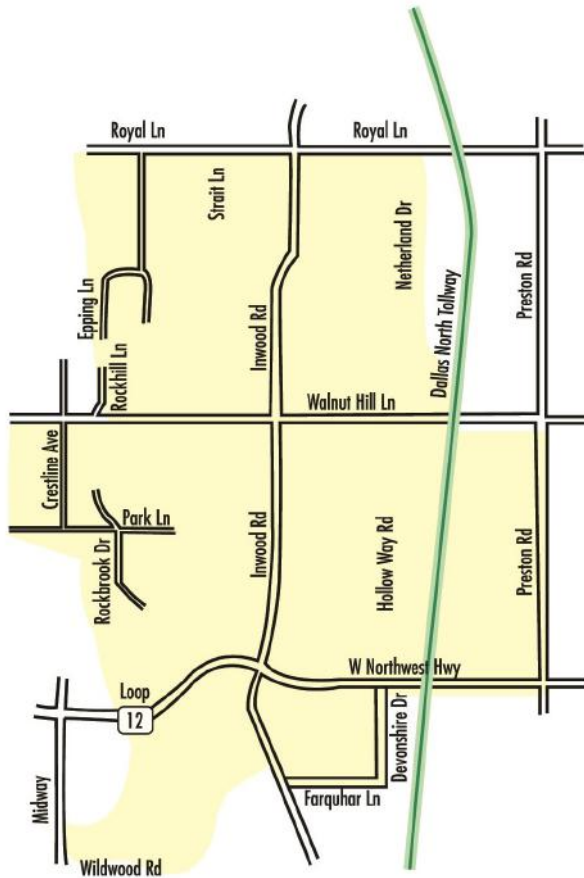

OLD PRESTON HOLLOW BLUFFVIEW

Estate Life

AN EXCLUSIVE PUBLICATION FOR ESTATE NEIGHBORHOOD RESIDENTS

Circulation: 1450 Homes
 Home Price Range: 2M to \$50M++
 includes portions of zip codes 75229, 75220, 75209 and 75225

Including the following streets:

- | | | | |
|------------------|----------------|-------------------|------------------|
| Alan Dale Ln. | Dorset Pl. | Lennox Ln. | Shadywood Ln. |
| Alva Ct. | Dorset Rd. | N. Lindhurst Ave. | Southbrook Dr. |
| Audubon Pl. | Douglas Ave. | S. Lindhurst Ave. | Strait Lane |
| Averill Way | Edlen Dr. | Lobello Ln. | Sunnybrook Ln. |
| Bluffview Blvd. | Elm Hollow Dr. | Lupton Dr. | Surrey Cir. |
| Briarwood Lane | Epping Ln. | Manson Ct. | Ursula Lane |
| Broken Arrow Ln. | Falls Rd. | Meaders Ln. | Valley Ridge Rd. |
| Brookview Dr. | Farquhar Ln. | Meadowbrook Dr. | Waller Dr. |
| Catina Ln. | Gaywood Rd. | Meadowood Rd. | Walnut Hill Lane |
| Chatham Hill Rd. | Guernsey Ln. | Miron Dr. | Watauga Rd. |
| Cherokee Trl. | Harry's Ln. | Netherland Ct. | Watson Ave. |
| Corvalis Dr. | Hathaway St. | Northbrook Dr. | Wedgewood Ln. |
| Daria Dr. | Hollow Way Rd. | Palomar Ln. | Winston Ct. |
| Daria Pl. | Inwood Rd. | Park Ln. | Woodford Dr. |
| DeLoache Ave. | Isabella Ln. | Radbrook Pl. | Woodland Dr. |
| N. Dentwood Dr. | Jourdan Way | Ravine Dr. | Yolanda Cir. |
| S. Dentwood Dr. | Joyce Way | Rock Cliff Pl. | Yolanda Ln. |
| Desco Dr. | Kelsey Rd. | Roxbury Ln. | |
| Devonshire Dr. | Kemper Ct. | Royal Ln. | |
| Dittmar Pl. | Lakehill Ct. | Seneca Dr. | |

**Turning Neighborhoods
 Into Communities®**

This neighborhood follows the footprint of the original Town of Preston Hollow, now known as Old Preston Hollow and includes part of the Estates of Bluffview as it was once part of the original "town." Estate sized lots in the heart of the city make this some of the most pricey real estate in the country and a Who's Who neighborhood of entrepreneurs.